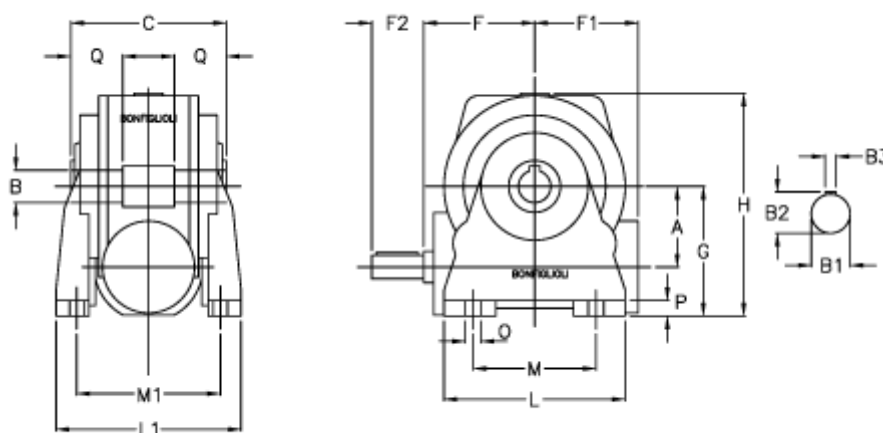

Data Sheet

Article number: 3901185015100

Description: Worm gear with solid input shaft
VF 185N-15-HS

Measures

| | | | |
|-------------|-----------------|------------|----------|
| a | = 185.4 | F1 = 205 | O = 22.0 |
| B | = 60 | F2 = 70 | P = 22 |
| B1 | = 40 | g = 254 | Q = 65.0 |
| B2 | = 43.0 | H = 457.0 | |
| B3 | = 12 | L = 360 | |
| C | = 190 | L1 = 320 | |
| Description | = VF 185N-xx-HS | m = 270 | |
| F | = 214.5 | M1 = 251.0 | |